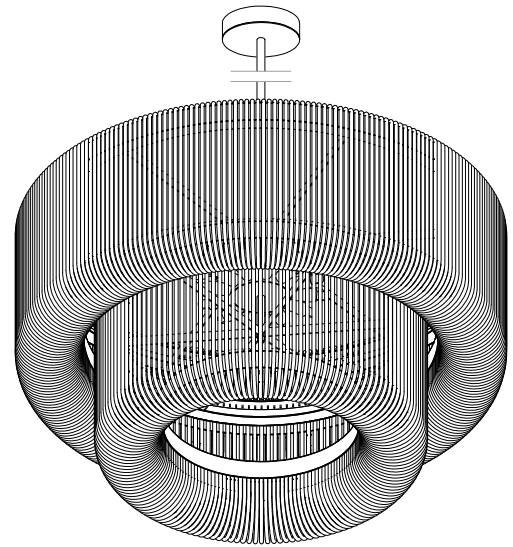

AGGIOLIGHT

Specification description

Description

- Chandelier / Pendant Lamp
- LED Retrofit Bulb

Lighting fixture description

Degree of protection IP/IK	IP20
Color / finish	Metal: bronze Glass: handmade glass rods, clear
Switch (Table, Floor only)	-
Flex color (Table, Floor only)	-
Flex lenght (Table, Floor only)	-
Physical dimensions	D. 1000 mm x H. 570 mm + rod. Rod options: from 200 mm up to 1000 mm
Shade (Glass, Fabric only)	-

Accessories needed for installation

Plug -

Lamp		Control gear / Ballast / Transformer	
Manufacturer	bulbs not included	Manufacturer	-
Reference	-	Reference	-
Type	24 x G9	Type	-
Voltage	220/240V - 120V ETL listed	Voltage / frequency	-
Wattage	24 x max 33W - LED 3.5W recommended	Wattage	-
Lumen	-	Dimming / addressable	-
Color Temperature (K)	-	Other	-
Lamp life	-		

Specification description

Dimensions

Top view

3D View

Front view

Section view

Specification description

Details

Details

Specification description

Details

Bovola code: C19AL-0002-Do1Roo - design: AggioLight 2019

Specification description

On

Off