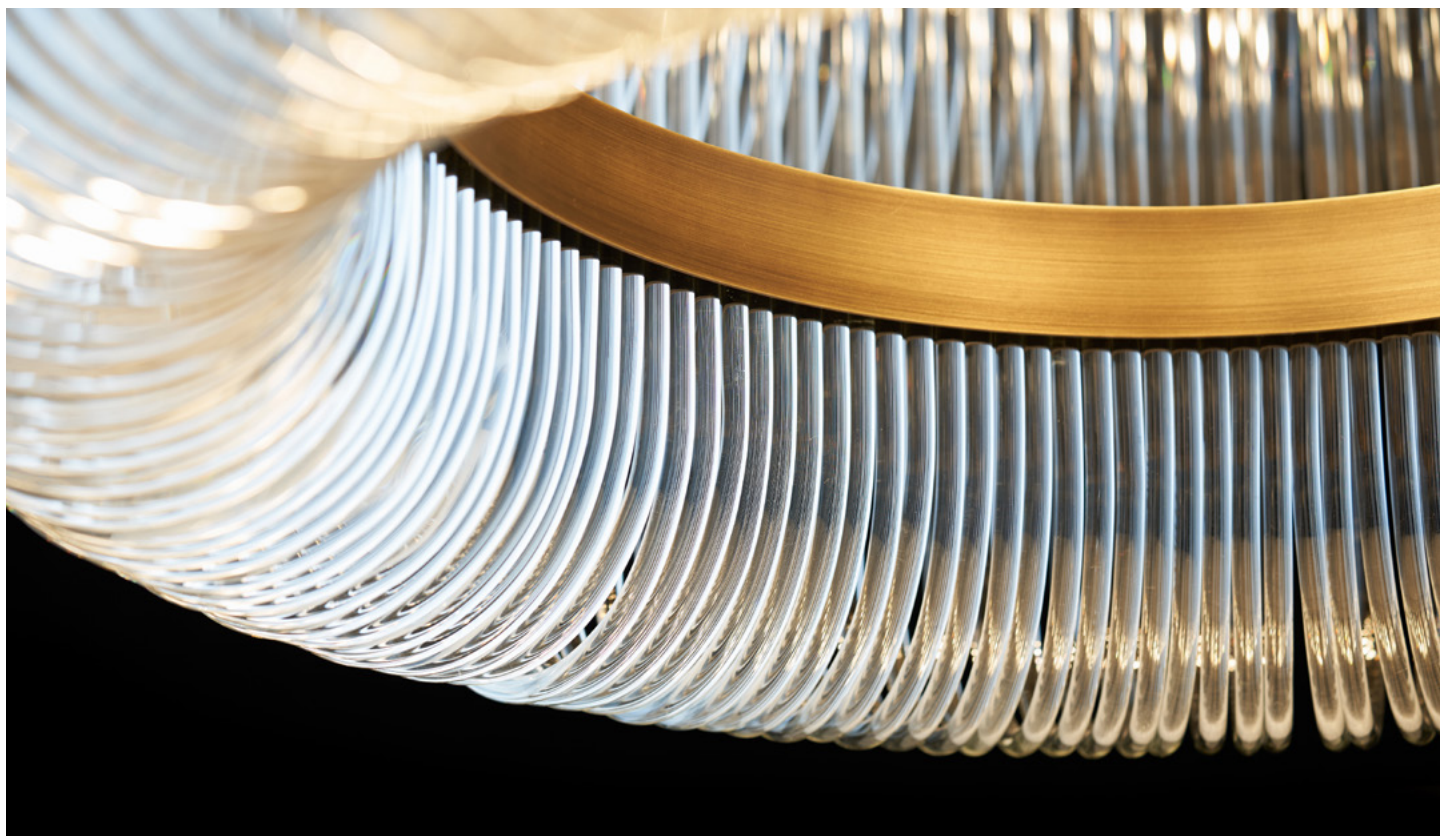

Specification description

Details

Details