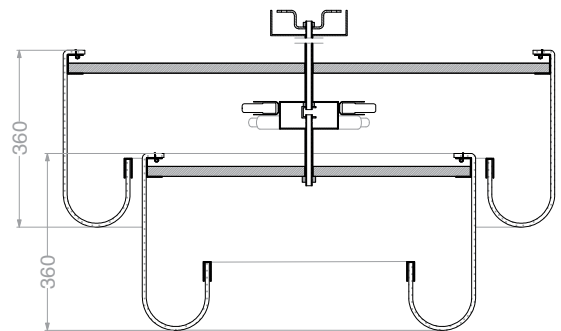

AGGIOLIGHT

Specification description

Description

- Chandelier / Pendant Lamp
- LED Retrofit Bulb

Lighting fixture description

Degree of protection IP/IK	IP20
Color / finish	Metal: bronze Glass: handmade glass rods, clear
Switch (Table, Floor only)	-
Flex color (Table, Floor only)	-
Flex lenght (Table, Floor only)	-
Physical dimensions	D. 1000 mm x H. 570 mm + rod. Rod options: from 200 mm up to 1000 mm
Shade (Glass, Fabric only)	-

Accessories needed for installation

Plug -

Lamp		Control gear / Ballast / Transformer	
Manufacturer	bulbs not included	Manufacturer	-
Reference	-	Reference	-
Type	24 x G9	Type	-
Voltage	220/240V - 120V ETL listed	Voltage / frequency	-
Wattage	24 x max 33W - LED 3.5W recommended	Wattage	-
Lumen	-	Dimming / addressable	-
Color Temperature (K)	-	Other	-
Lamp life	-		

Specification description

Dimensions

Top view

3D View

Front view

Section view

Specification description

Details

Details

Specification description

Details

Bovola code: C19AL-0002-Do1Roo - design: AggioLight 2019

Specification description

On

Off