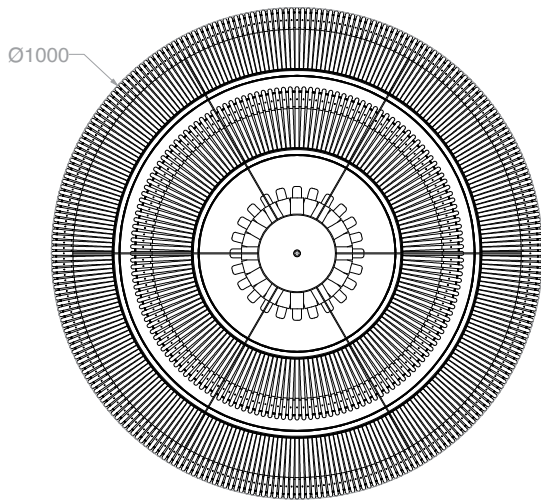

AGGIOLIGHT

Specification description

Description

- Chandelier / Pendant Lamp
- LED Retrofit Bulb

Lighting fixture description

Degree of protection IP/IK	IP20
Color / finish	Metal: bronze Glass: handmade glass rods, clear
Switch (Table, Floor only)	-
Flex color (Table, Floor only)	-
Flex lenght (Table, Floor only)	-
Physical dimensions	D. 1000 mm x H. 570 mm + rod. Rod options: from 200 mm up to 1000 mm
Shade (Glass, Fabric only)	-

Accessories needed for installation

Plug -

Lamp		Control gear / Ballast / Transformer	
Manufacturer	bulbs not included	Manufacturer	-
Reference	-	Reference	-
Type	24 x G9	Type	-
Voltage	220/240V - 120V ETL listed	Voltage / frequency	-
Wattage	24 x max 33W - LED 3.5W recommended	Wattage	-
Lumen	-	Dimming / addressable	-
Color Temperature (K)	-	Other	-
Lamp life	-		

Specification description

Dimensions

Top view

3D View

Front view

Section view

Specification description

Details

Details

Specification description

Details

Bovola code: C19AL-0002-Do1Roo - design: AggioLight 2019

Specification description

On

Off