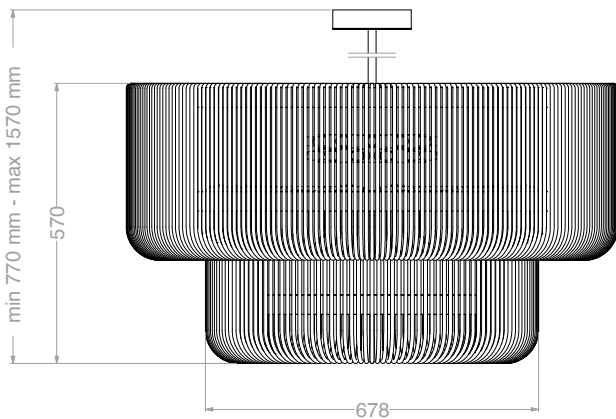

AGGIOLIGHT

Specification description

Description

- Chandelier / Pendant Lamp
- LED Retrofit Bulb

Lighting fixture description

Degree of protection IP/IK	IP20
Color / finish	Metal: bronze Glass: handmade glass rods, clear
Switch (Table, Floor only)	-
Flex color (Table, Floor only)	-
Flex lenght (Table, Floor only)	-
Physical dimensions	D. 1000 mm x H. 570 mm + rod. Rod options: from 200 mm up to 1000 mm
Shade (Glass, Fabric only)	-

Accessories needed for installation

Plug -

Lamp		Control gear / Ballast / Transformer	
Manufacturer	bulbs not included	Manufacturer	-
Reference	-	Reference	-
Type	24 x G9	Type	-
Voltage	220/240V - 120V ETL listed	Voltage / frequency	-
Wattage	24 x max 33W - LED 3.5W recommended	Wattage	-
Lumen	-	Dimming / addressable	-
Color Temperature (K)	-	Other	-
Lamp life	-		

Specification description

Dimensions

Top view

3D View

Front view

Section view

Specification description

Details

Details

Specification description

Details

Bovola code: C19AL-0002-Do1Roo - design: AggioLight 2019

Specification description

On

Off